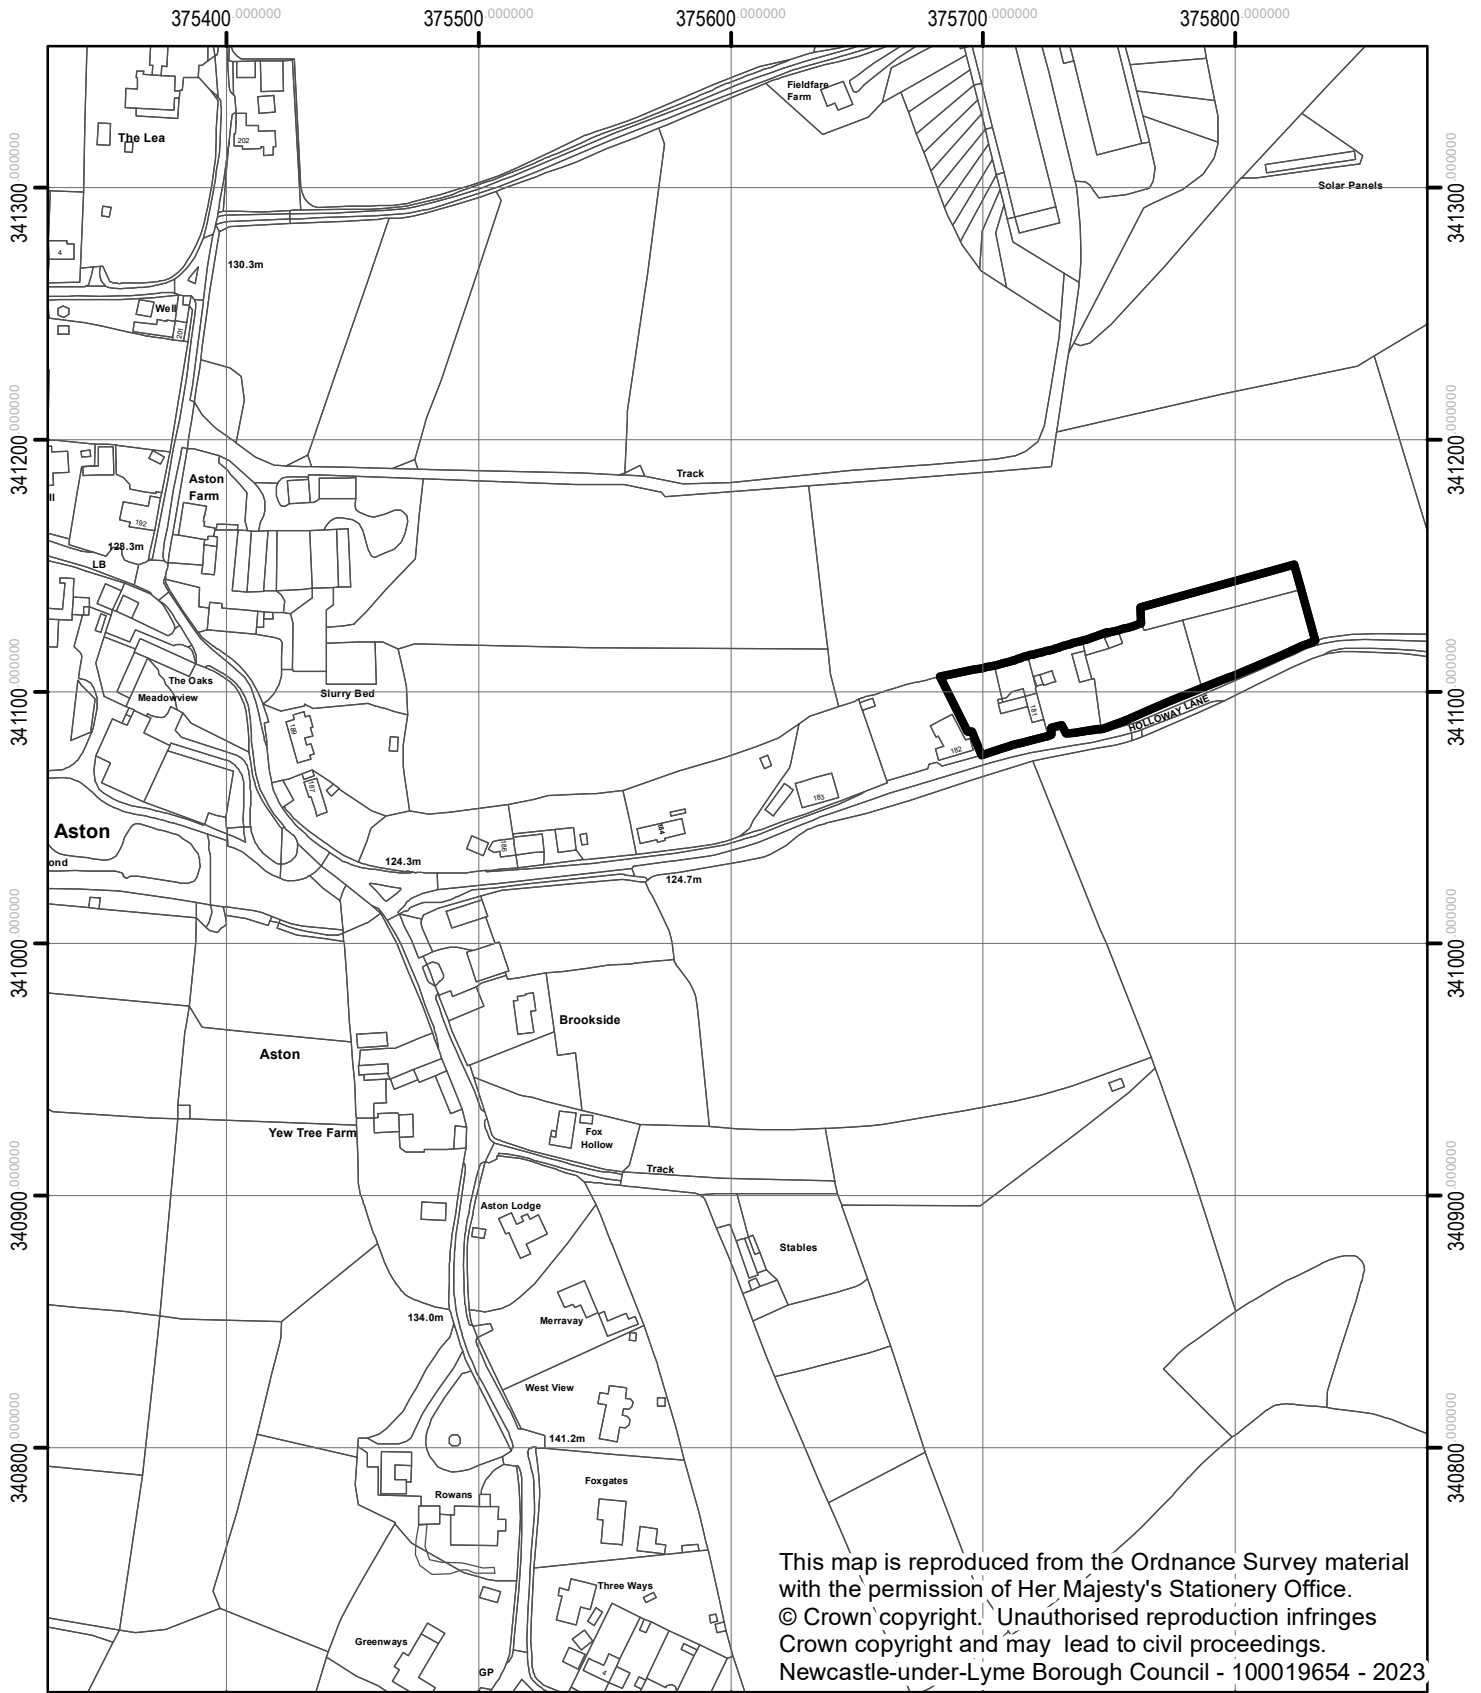

23/00799/FUL  
181 Holloway Lane, Aston,  
Market Drayton, TF9 4JF

This map is reproduced from the Ordnance Survey material with the permission of Her Majesty's Stationery Office. © Crown copyright. Unauthorised reproduction infringes Crown copyright and may lead to civil proceedings. Newcastle-under-Lyme Borough Council - 100019654 - 2023